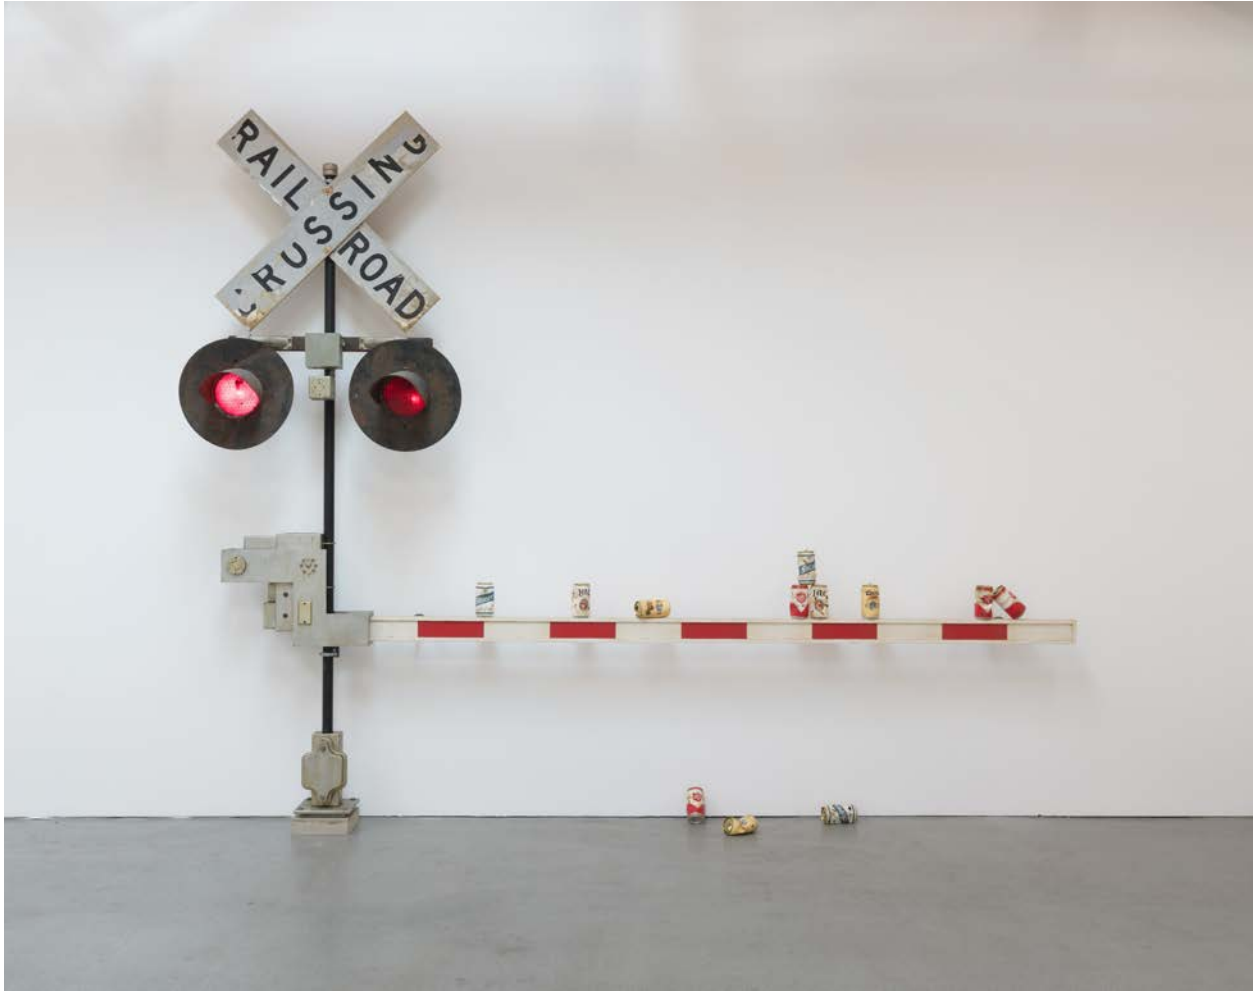

Chloe Chiasson [American, b. 1993]

A River Runs Through It, 2021

Oil, acrylic, resin, aluminum, fishing line, fishing hooks, wood, nails, cigarette butts, graphite, glass flakes, lipstick, hinge, ink on shaped canvas

110 x 121 x 28 inches

279.5 x 307.5 x 71 cm

Signed and dated verso

Inv# AB13221

Chloe Chiasson [American, b. 1993]

Hail Mary (Railroad), 2022

Mixed media installation

130 x 154 x 28 1/2 inches

330 x 391 x 72.5 cm

Inv# AB14377

Chloe Chiasson [American, b. 1993]

The Eyes of Texas, 2022

Oil, foam, canvas on shaped panel

101 x 128 x 6 inches

256.5 x 325 x 15 cm

Signed and dated verso

Inv# AB13572

Chloe Chiasson [American, b. 1993]

Red Rover, Red Rover, 2022

Oil, acrylic, wood, foam, resin, aluminum, nails, mason jar, cigarette butts, matches, coins, plastic, fishing wire, fishing hook, canvas on shaped panel