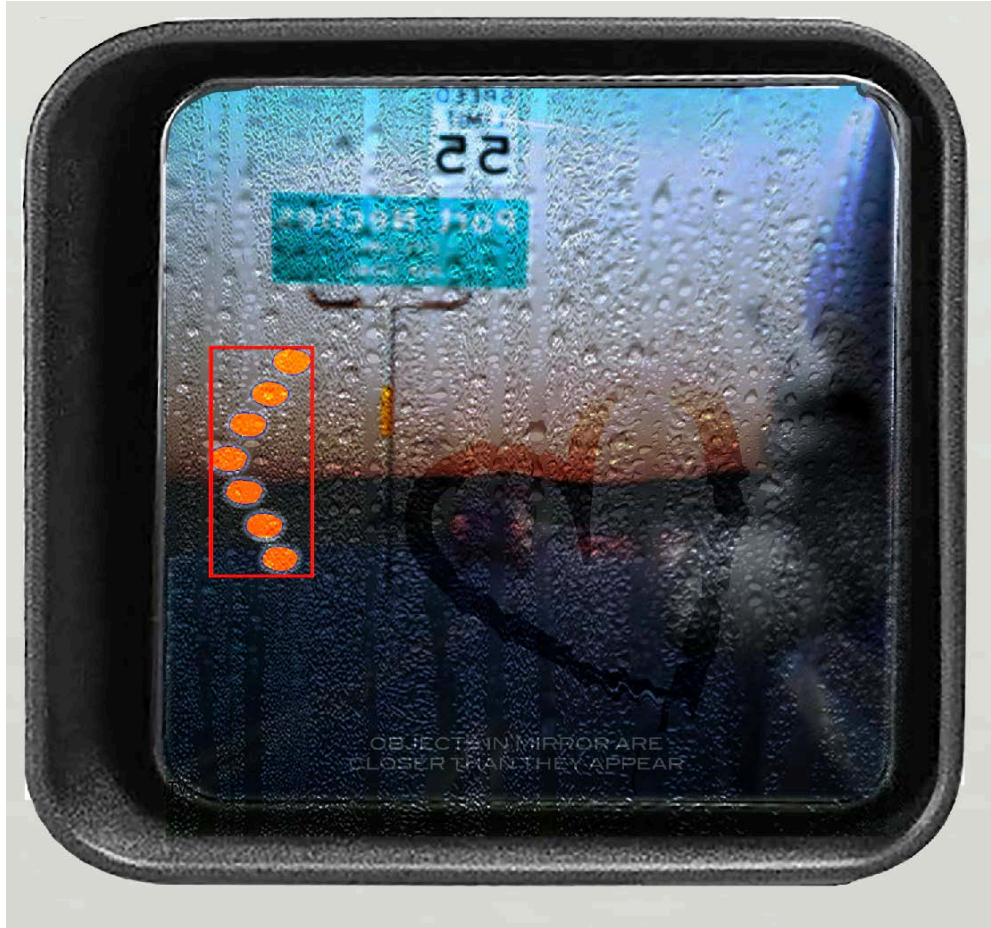

120 x 83 x 33 inches

305 x 211 x 84 cm

Inv# AB14138

Chloe Chiasson [American, b. 1993]

Oh, The Places You'll Go, 2023

Mixed media installation with foam, wood, steel, fiberglass, resin, rope, acrylic and oil

126 x 120 x 17 inches

Inv# AB14329

Chloe Chiasson [American, b. 1993]

Keep Left at the Fork, 2023

Acrylic, oil, LEDs, Plexiglass, resin on shaped panel

72 1/4 x 78 x 12 inches

183.5 x 198 x 30.5 cm

Inv# AB14330